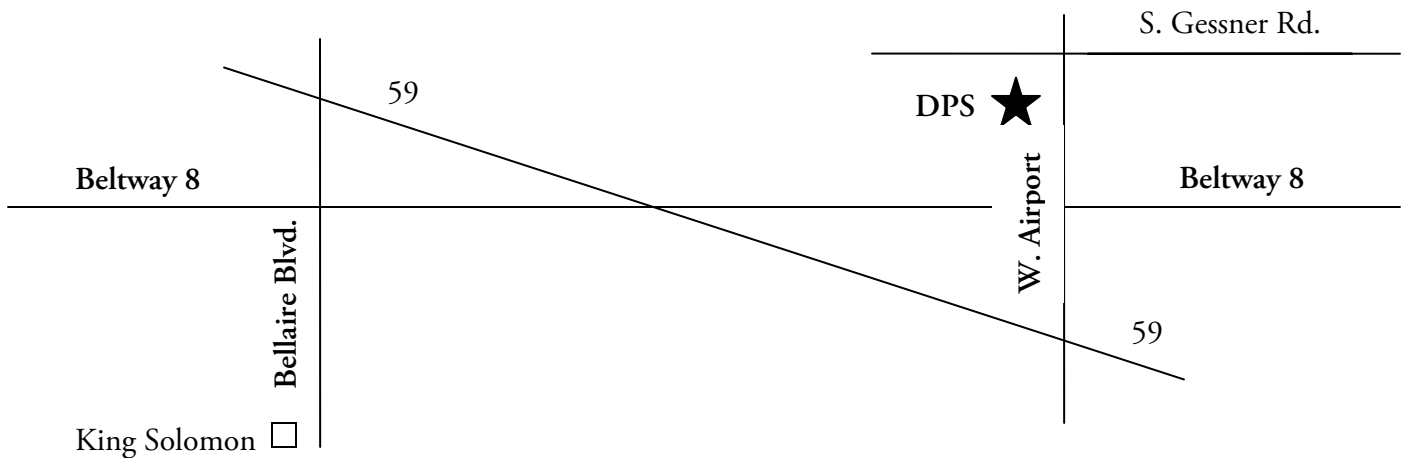

An Agency for a Lifetime.

A SUBSIDIARY OF KING SOLOMON SERVICE AGENCY, INC

Directions to the Department of Public Safety

12220 S. Gessner, Houston, TX 77071; Tel: 713-773-3334

Hours: Monday, Wednesday and Friday, 8 a.m. – 5 p.m.; Tuesday and Thursday, 8 a.m. – 6 p.m.

Make a LEFT onto Bellaire Blvd. towards Cook Rd.
Pass up Cook Rd. and Wilcrest Dr.
Turn RIGHT onto Beltway 8 South
EXIT W. Airport Blvd. and turn LEFT on W. Airport Blvd.
The DPS will be on the LEFT hand side before S. Gessner Rd.